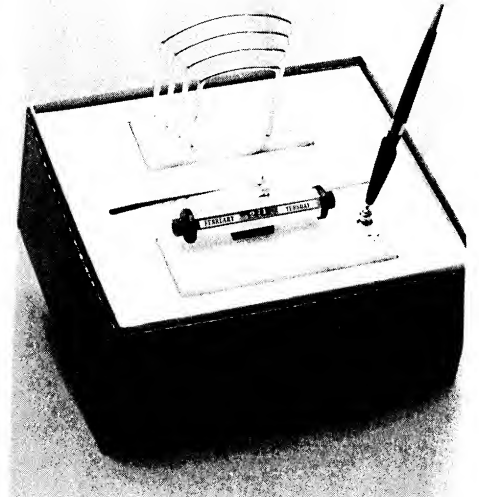

1203 - 256PC OCTAGONAL ROLL CALENDAR
PEN — 52 RACK — 42 OPENER